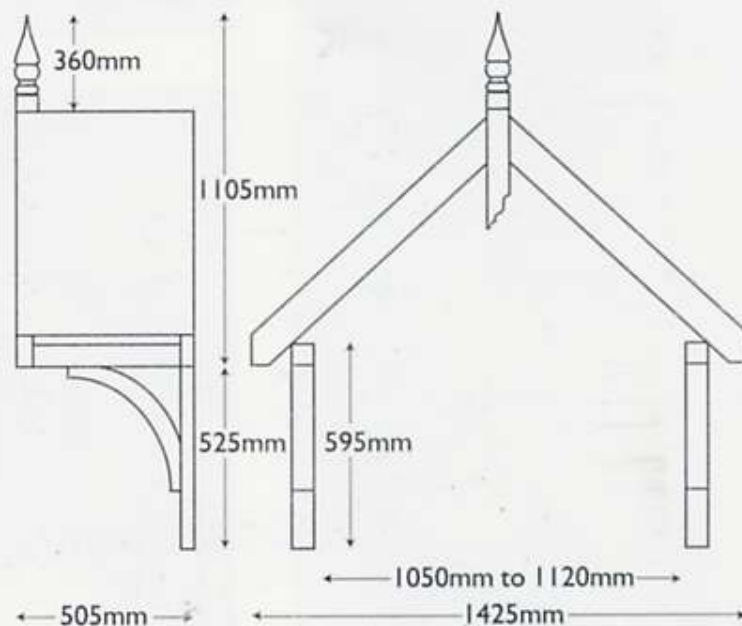

EASTACOMBE

Overall height 1400mm
 Overall Depth 700mm
 Standard width 1470mm
 Width variable on request

Your canopy is delivered part-assembled for ease of fitting, except the tiles. Full instructions are included, all well within the capacity of the average handyman.

GITTISHAM

Overall height 540mm
 Overall Depth 390mm
 Standard width 1540mm

* Aluminium cresting not included *

* None standard canopies quoted on request *

CANOPIES SOUTH WEST
THE SHOP
2 ROMAN RD
TAUTON
SOMERSET
TA1 2BD