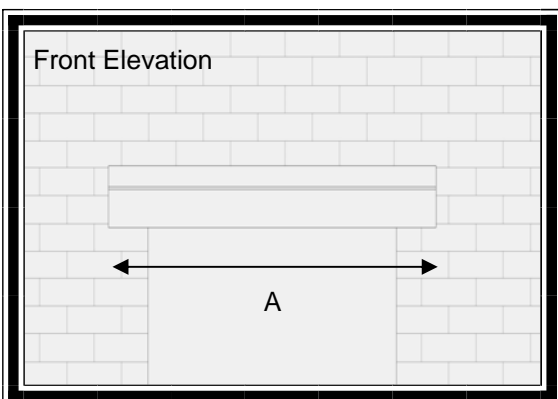

FSW (Fixed Soffit White) Canopy

Features

- * Simple Canopy
- * Slope to edge
- * Drain channel
- * Variable sizes available
- * Aggregate or smooth finish
- * Easy to fit

A very simple and practical over door canopy, available in white. This canopy is ideal when all that is required is to keep the rain from the doorway.

A canterbury spa aggregate finish is also available on request to match customer requirements.

For sizes and dimension of canopies available refer to table below.

Dimensions

A	B	C	D	E	F
1220	686	90	150		
1525	686	90	150		
2000	686	90	150		
2440	686	90	150		