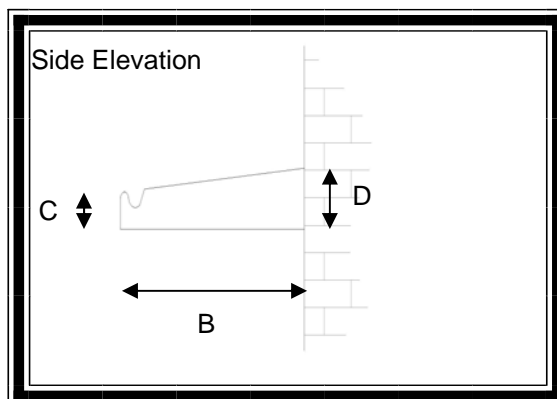

FSW (Fixed Soffit White) Canopy

Features

- * Simple Canopy
- * Slope to edge
- * Drain channel
- * Variable sizes available
- * Aggregate or smooth finish
- * Easy to fit

A very simple and practical over door canopy, available in white. This canopy is ideal when all that is required is to keep the rain from the doorway.

A canterbury spa aggregate finish is also available on request to match customer requirements.

For sizes and dimension of canopies available refer to table below.

Dimensions

A	B	C	D	E	F
1220	686	90	150		
1525	686	90	150		
2000	686	90	150		
2440	686	90	150		