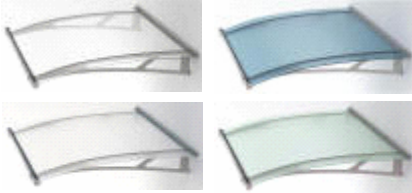

Side panels can be
installed left or right

Integrated aluminium rain
gutter with downspout
on both sides

Aluminium wall connection
fittings with hidden rubber joint

Simple installation with
stainless steel clamps

- Clear
- Frosted Blue
- Frosted Green
- Frosted White

The trick with the "click":

*1.25 watts x 10 h x 365 days x 0.20 EUR/kwh

LIGHT CREATES ATMOSPHERE

The modern **LIGHTLINE** design by itself will add flair and functionality to your front door. The typical bow silhouette with its transparent or colour frosted appearance will be an inviting eye-catcher. Create an additional optical highlight now with the **LIGHTLINE** lighting element. The low voltage system is safe and easy to assemble. Twenty-one watertight energy-saving flat LEDs per lighting element create an unobtrusive and soft play of colours. A day/night sensor switches the lighting on or off automatically according to light conditions.

Two Beam Canopy

Door Canopy 1500 x 950 mm
Available in

Acrylic Glass Clear,
Acrylic Glass Frosted blue,
Acrylic Glass Frosted White,
Acrylic Glass Frosted Green

Two Beam XL Canopy

Door Canopy 2050 x 1500 mm
Available in