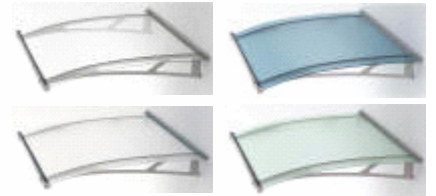

Side panels can be
installed left or right

Integrated aluminium rain
gutter with downspout
on both sides

Aluminium wall connection
fittings with hidden rubber joint

Simple installation with
stainless steel clamps

Two Beam Canopy

Door Canopy 1500 x 950 mm
Available in

Acrylic Glass Clear,
Acrylic Glass Frosted blue,
Acrylic Glass Frosted White,
Acrylic Glass Frosted Green

Two Beam XL Canopy

Door Canopy 2050 x 1500 mm
Available in