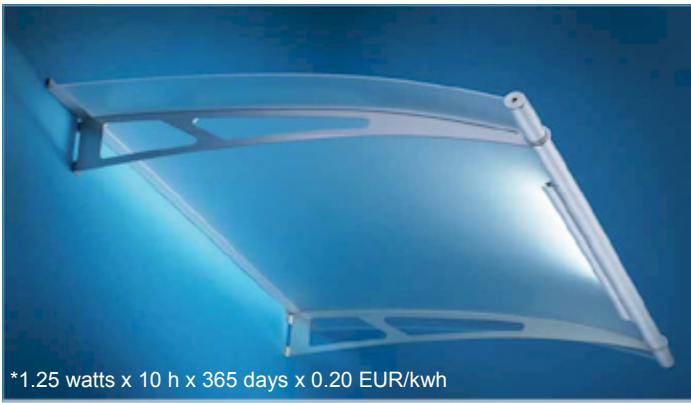

*1.25 watts x 10 h x 365 days x 0.20 EUR/kwh

LIGHT CREATES ATMOSPHERE

The modern **LIGHTLINE** design by itself will add flair and functionality to your front door. The typical bow silhouette with its transparent or colour frosted appearance will be an inviting eye-catcher. Create an additional optical highlight now with the **LIGHTLINE** lighting element. The low voltage system is safe and easy to assemble. Twenty-one watertight energy-saving flat LEDs per lighting element create an unobtrusive and soft play of colours. A day/night sensor switches the lighting on or off automatically according to light conditions.