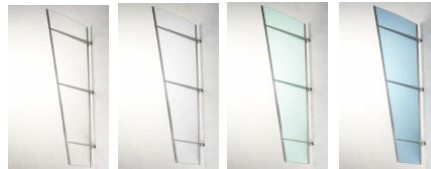

Side panels can be
installed left or right

Integrated aluminium rain
gutter with downspout
on both sides

Aluminium wall connection
fittings with hidden rubber joint

Simple installation with
stainless steel clamps

Acrylic Glass Clear,
Acrylic Glass Frosted blue,
Acrylic Glass Frosted White,
Acrylic Glass Frosted Green

Three Beam Canopy

Door Canopy 1900 x 950 mm

Available in

Acrylic Glass Clear,
Acrylic Glass Frosted blue,
Acrylic Glass Frosted White,
Acrylic Glass Frosted Green

Four Beam Canopy

Door Canopy 2700 x 950 mm
Available in

Acrylic Glass Clear,
Acrylic Glass Frosted blue,
Acrylic Glass Frosted White,
Acrylic Glass Frosted Green

Side Panels

Side Panel Left or Right
1670 x 620 x 320 mm