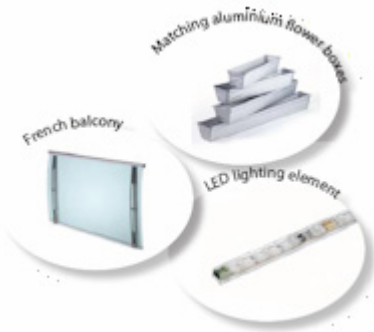

LIGHTLINE® RAILING SYSTEM

The modern railing system Designed for Interior and exterior use

Elegant home accents

LIGHTLINE® stands for the contemporary combination of wear-resistant aluminium, stainless steel, and high-quality acrylic glass. The youngest member of the LIGHTLINE® product family is the new railing system for internal and external use.

In typical LIGHTLINE® design with the characteristic curved form, the railing system incorporates the exceptional advantages of the LIGHTLINE® door canopy system: Safety, stability and functionality.