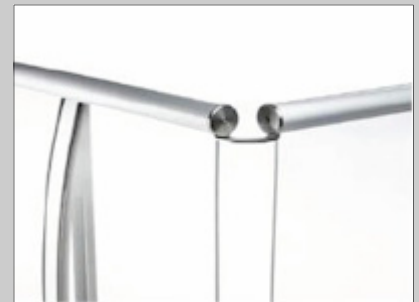

Around the corner...

The sophisticated "cornering capability" provides a unique design effect. This allows the end arcs of the acrylic glass pane to be adjusted to the desired angle, thus creating an almost parallel closure. Therefore, even unusual requirements can be executed with style.